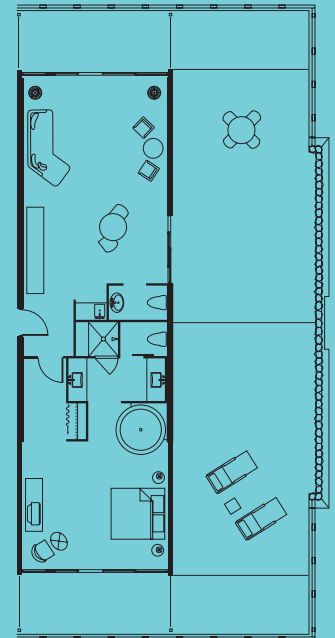

BALLROOMS	Square Footage	Length x Width	Ceiling Height	Configuration					
				Banquet	Classroom	Conference	Reception	Theater	U-Shape
SoHo Room	4,000	72' x 55'6"	17'	300	205	100	550	500	80
SoHo I	2,000	36' x 55'6"	17'	140	100	50	275	250	40
SoHo II	2,000	36' x 55'6"	17'	140	100	50	275	250	40
Valley Ho Room	2,410	41' x 60'	11'	160	110	60	320	256	60
Valley Ho I	1,205	41' x 30'	11'	80	55	30	160	128	30
Valley Ho II	1,205	41' x 30'	11'	80	55	30	160	128	30

MEETING ROOMS & BOARDROOMS	Square Footage	Length x Width	Ceiling Height	Configuration					
				Banquet	Classroom	Conference	Reception	Theater	U-Shape
Riviera Boardroom	356	15' x 25'	9'	—	—	12	—	—	—
Sahara Boardroom	760	31' x 25'	9'	—	—	18	—	—	—
Tropicana Room	1,152	47' x 25'	9'	70	60	46	125	120	40
HVH Boardroom	308	14' x 22'	9'	—	—	12	—	—	—
Boardroom Courtyard	1,200	—	—	70	—	—	125	—	—

OUTDOORS	Square Footage	Length x Width	Ceiling Height	Configuration					
				Banquet	Classroom	Conference	Reception	Theater	U-Shape
Palm Court	10,000	—	—	400	—	—	650	—	—
OH Pool	6,750	—	—	225	—	—	325	—	—
Sky Line Rooftop	3,500	—	—	170	—	—	250	—	—
Main Place Courtyard	2,000	40' x 50'	—	120	—	—	275	—	—

Signature Guest Room  
82 with king bed  
74 with 2 double beds

Cabana Guest Room  
11 with king bed

Studio Guest Room  
21 with king bed

Terrace Suite  
4 with king bed

Executive Suite  
2 with king bed

Visit [hotelvalleyho.com](http://hotelvalleyho.com) for catering menus and A/V prices.