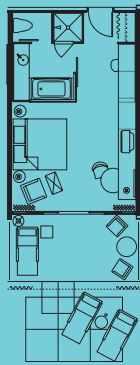

Cabana Guest Room
11 with king bed