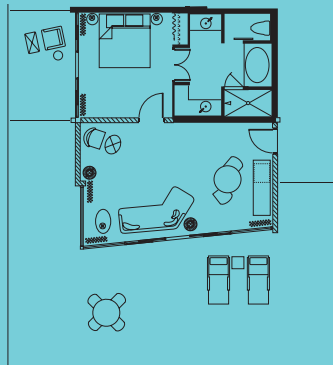

MEETING ROOMS & BOARDROOMS	Square Footage	Length x Width	Ceiling Height	Configuration					
				Banquet	Classroom	Conference	Reception	Theater	U-Shape
Riviera Boardroom	356	15' x 25'	9'	—	—	12	—	—	—
Sahara Boardroom	760	31' x 25'	9'	—	—	18	—	—	—
Tropicana Room	1,152	47' x 25'	9'	70	60	46	125	120	40
HVH Boardroom	308	14' x 22'	9'	—	—	12	—	—	—
Boardroom Courtyard	1,200	—	—	70	—	—	125	—	—

OUTDOORS	Square Footage	Length x Width	Ceiling Height	Configuration					
				Banquet	Classroom	Conference	Reception	Theater	U-Shape
Palm Court	10,000	—	—	400	—	—	650	—	—
OH Pool	6,750	—	—	225	—	—	325	—	—
Sky Line Rooftop	3,500	—	—	170	—	—	250	—	—
Main Place Courtyard	2,000	40' x 50'	—	120	—	—	275	—	—

Signature Guest Room  
82 with king bed  
74 with 2 double beds

Cabana Guest Room  
11 with king bed

Studio Guest Room  
21 with king bed

Terrace Suite  
4 with king bed

Executive Suite  
2 with king bed

Visit [hotelvalleyho.com](http://hotelvalleyho.com) for catering menus and A/V prices.