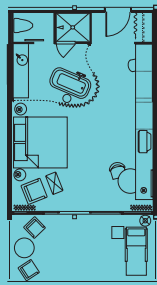

Studio Guest Room
21 with king bed