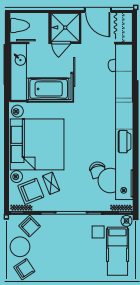

With ballrooms and boardrooms blending natural light and digital convenience. With Herman Miller chairs and Nienkamper-Vox tables. With outdoor venues—including the Skyline Rooftop—making the most of an out-of-the-ordinary setting. Welcome to Hotel Valley Ho.

BALLROOMS	Square Footage	Length x Width	Ceiling Height	Configuration					
				Banquet	Classroom	Conference	Reception	Theater	U-Shape
SoHo Room	4,000	72' x 55'6"	17'	300	205	100	550	500	80
SoHo I	2,000	36' x 55'6"	17'	140	100	50	275	250	40
SoHo II	2,000	36' x 55'6"	17'	140	100	50	275	250	40
Valley Ho Room	2,410	41' x 60'	11'	160	110	60	320	256	60
Valley Ho I	1,205	41' x 30'	11'	80	55	30	160	128	30
Valley Ho II	1,205	41' x 30'	11'	80	55	30	160	128	30

MEETING ROOMS & BOARDROOMS	Square Footage	Length x Width	Ceiling Height	Configuration					
				Banquet	Classroom	Conference	Reception	Theater	U-Shape
Riviera Boardroom	356	15' x 25'	9'	—	—	12	—	—	—
Sahara Boardroom	760	31' x 25'	9'	—	—	18	—	—	—
Tropicana Room	1,152	47' x 25'	9'	70	60	46	125	120	40
HVH Boardroom	308	14' x 22'	9'	—	—	12	—	—	—
Boardroom Courtyard	1,200	—	—	70	—	—	125	—	—

OUTDOORS	Square Footage	Length x Width	Ceiling Height	Configuration					
				Banquet	Classroom	Conference	Reception	Theater	U-Shape
Palm Court	10,000	—	—	400	—	—	650	—	—
OH Pool	6,750	—	—	225	—	—	325	—	—
Sky Line Rooftop	3,500	—	—	170	—	—	250	—	—
Main Place Courtyard	2,000	40' x 50'	—	120	—	—	275	—	—

Signature Guest Room
82 with king bed
74 with 2 double beds